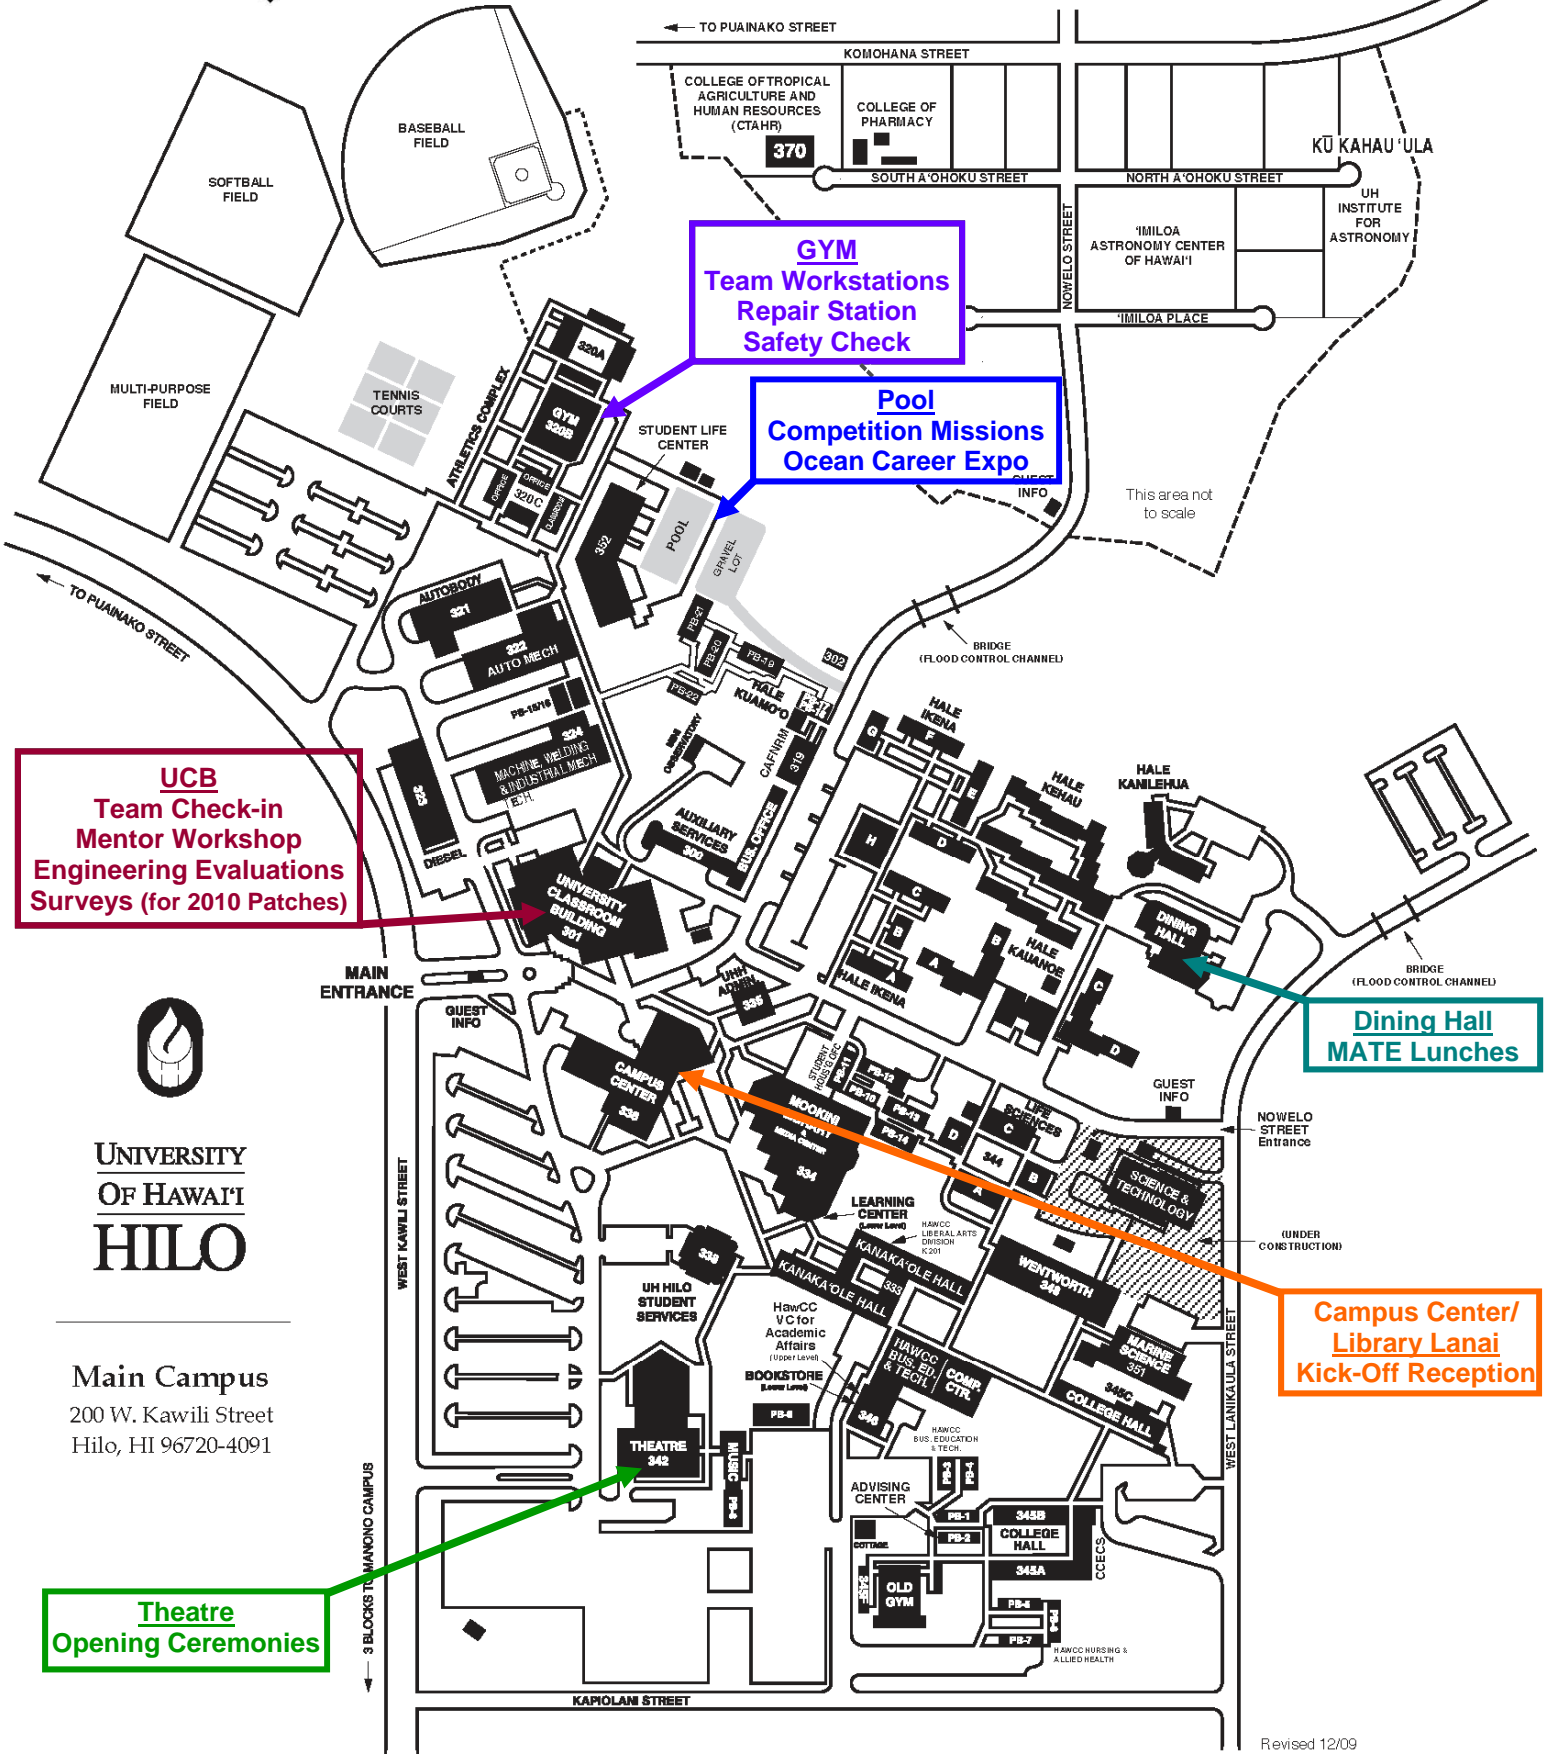

University of Hawai'i at Hilo MATE ROV Competition Map

UCB
Team Check-in
Mentor Workshop
Engineering Evaluations
Surveys (for 2010 Patches)

GYM
Team Workstations
Repair Station
Safety Check

Pool
Competition Missions
Ocean Career Expo

Dining Hall
MATE Lunches

**Campus Center/
Library Lanai**
Kick-Off Reception

Theatre
Opening Ceremonies

UNIVERSITY
OF HAWAII
HILO

Main Campus
200 W. Kawili Street
Hilo, HI 96720-4091

To the:
Hilo Hawaiian Hotel
Edith Kanaka'ole Stadium (Awards Banquet)