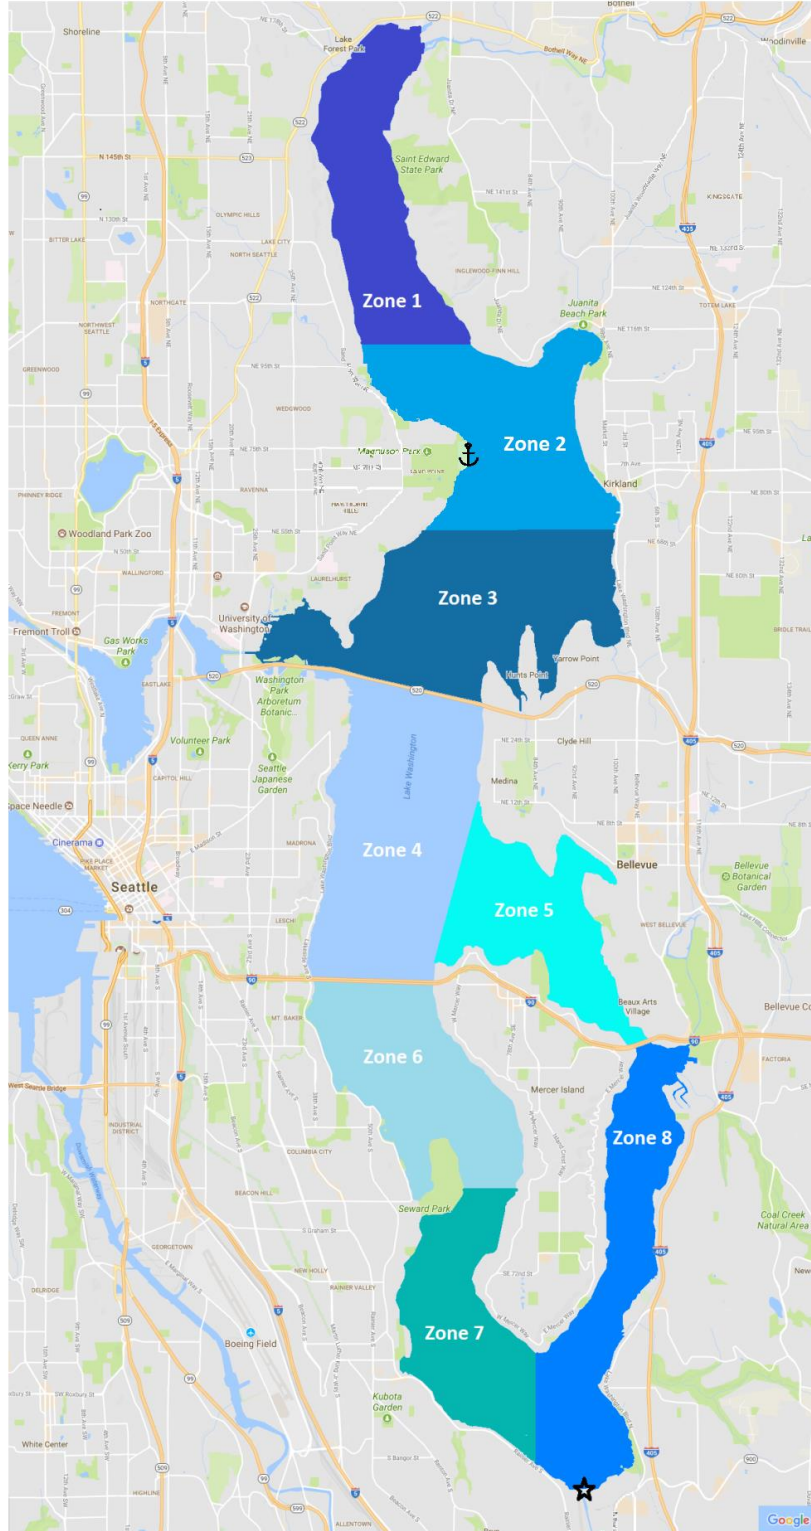

RANGER CLASS

Naval Air Station Sand Point

Renton Airfield

1000m

5 km