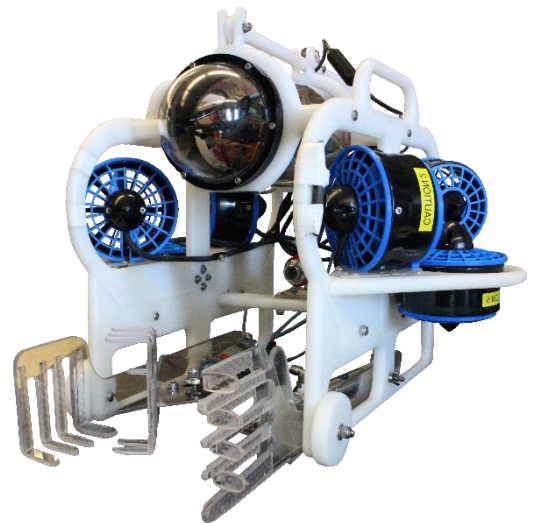

ROV SPECS:

ROV name: ICE, Innovative Competition Entry

ROV size: 40cm x 30cm x 50cm

ROV weight: 10.9kg

Total cost of New Materials for 2017: \$2,130 USD

Value of Recycled Materials on ROV: \$2,643 USD

Total Student hours to design and build: 800

Safety features: Commercial electrical connectors, rounded frame, no sharp projections, shrouded thrusters, hi-grade electrical and electronics components, 25A circuit breaker at power source.

Special features: All tools are multi-function, non-corroding, unique and proprietary - designed and fabricated in-house, mounted on our CNC routed floating frame (Expanded PVC Foam) and tool skid (which can be separated from thruster unit); high maneuverability achieved by 30° thruster vectoring, multiple POV digital video cameras.